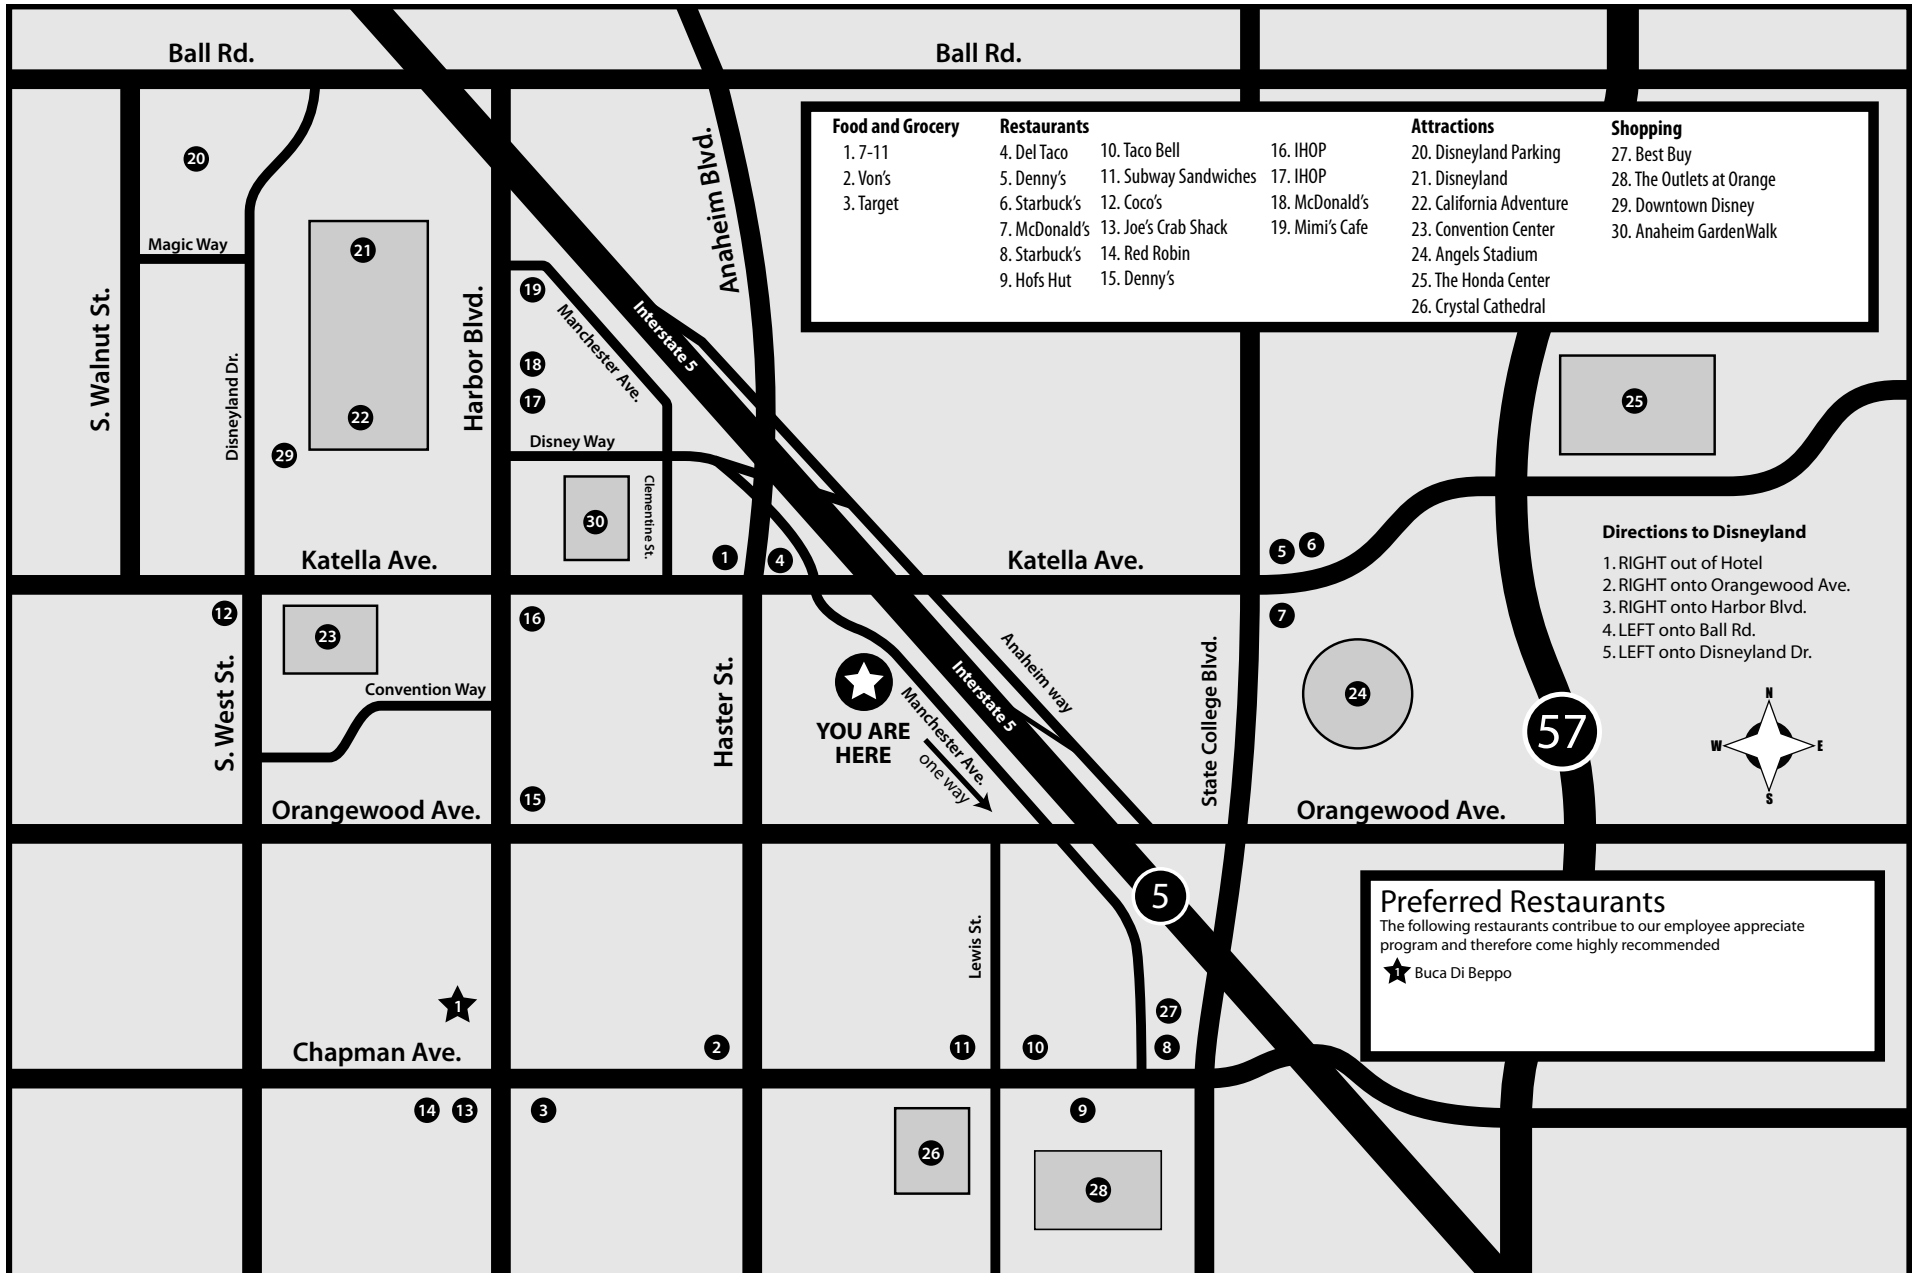

Staybridge Suites Anaheim Resort

1855 S. Manchester Ave., Anaheim, CA 92802 • 714.748.7700

Food and Grocery	Restaurants	Attractions	Shopping
1. 7-11	4. Del Taco	16. IHOP	27. Best Buy
2. Von's	5. Denny's	17. IHOP	28. The Outlets at Orange
3. Target	6. Starbuck's	18. McDonald's	29. Downtown Disney
	7. McDonald's	19. Mimi's Cafe	30. Anaheim GardenWalk
	8. Starbuck's		
	9. Hofs Hut		
	10. Taco Bell		
	11. Subway Sandwiches		
	12. Coco's		
	13. Joe's Crab Shack		
	14. Red Robin		
	15. Denny's		
		20. Disneyland Parking	
		21. Disneyland	
		22. California Adventure	
		23. Convention Center	
		24. Angels Stadium	
		25. The Honda Center	
		26. Crystal Cathedral	

- Directions to Disneyland**
1. RIGHT out of Hotel
 2. RIGHT onto Orangewood Ave.
 3. RIGHT onto Harbor Blvd.
 4. LEFT onto Ball Rd.
 5. LEFT onto Disneyland Dr.

Preferred Restaurants

The following restaurants contribute to our employee appreciate program and therefore come highly recommended

★ Buca Di Beppo

Chapman Ave.

YOU ARE HERE

57